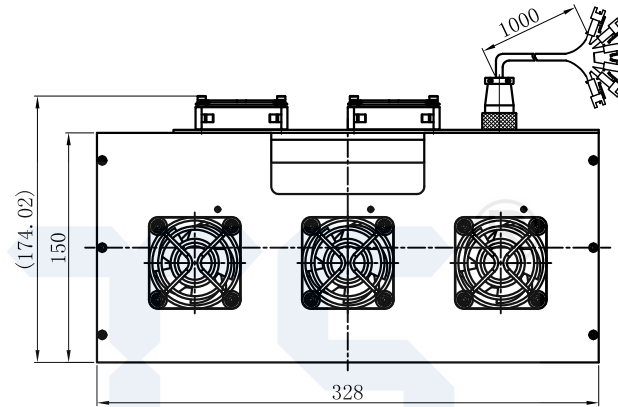

LTS-2LINM300

产品型号	LTS-2LINM300
LED发光色	W(白)
输入电压	DC 24V(max)
消耗功率	/
电缆极性	1:+、2:NC、3:-

Copyright 2011~2014 LTS. All rights reserved. Reproduction or photocopy without permission is prohibited.