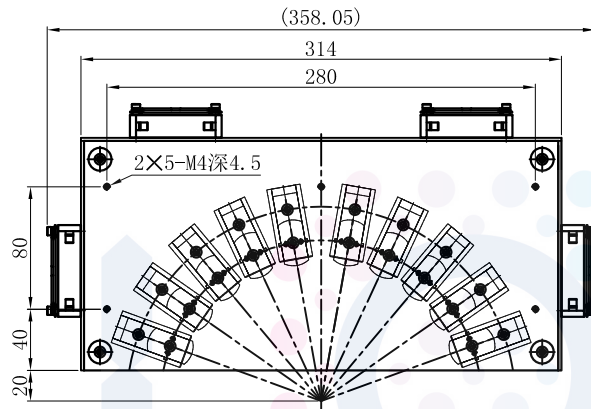

LTS-2LINM300

产品型号	LTS-2LINM300
LED发光色	W(白)
输入电压	DC 24V(max)
消耗功率	/
电缆极性	1:+、2:NC、3:-

Copyright 2011~2014 LTS. All rights reserved. Reproduction or photocopy without permission is prohibited.